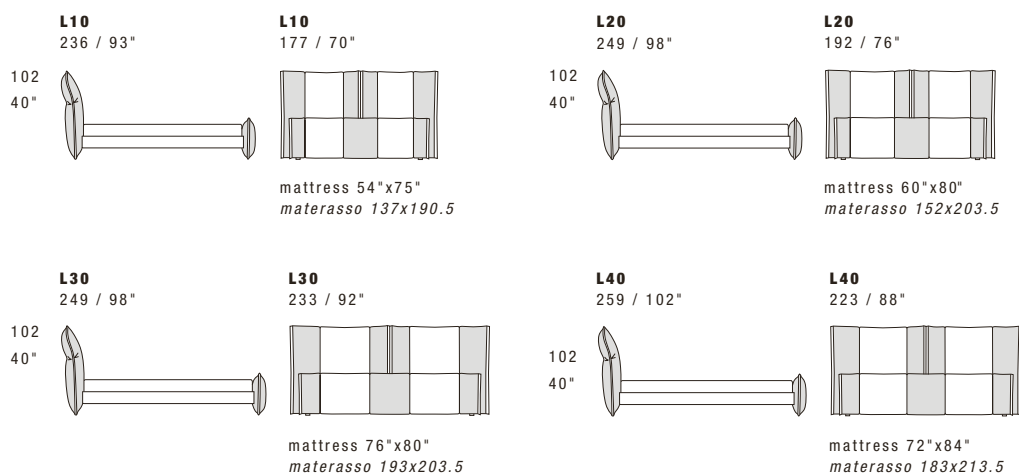

SPECIAL LENGTH: LUNGHEZZE SPECIALI:

Up to 10 cm + 8% - Up to 20 cm + 15%
Fino a 10 cm + 8% - Fino a 20 cm + 15%